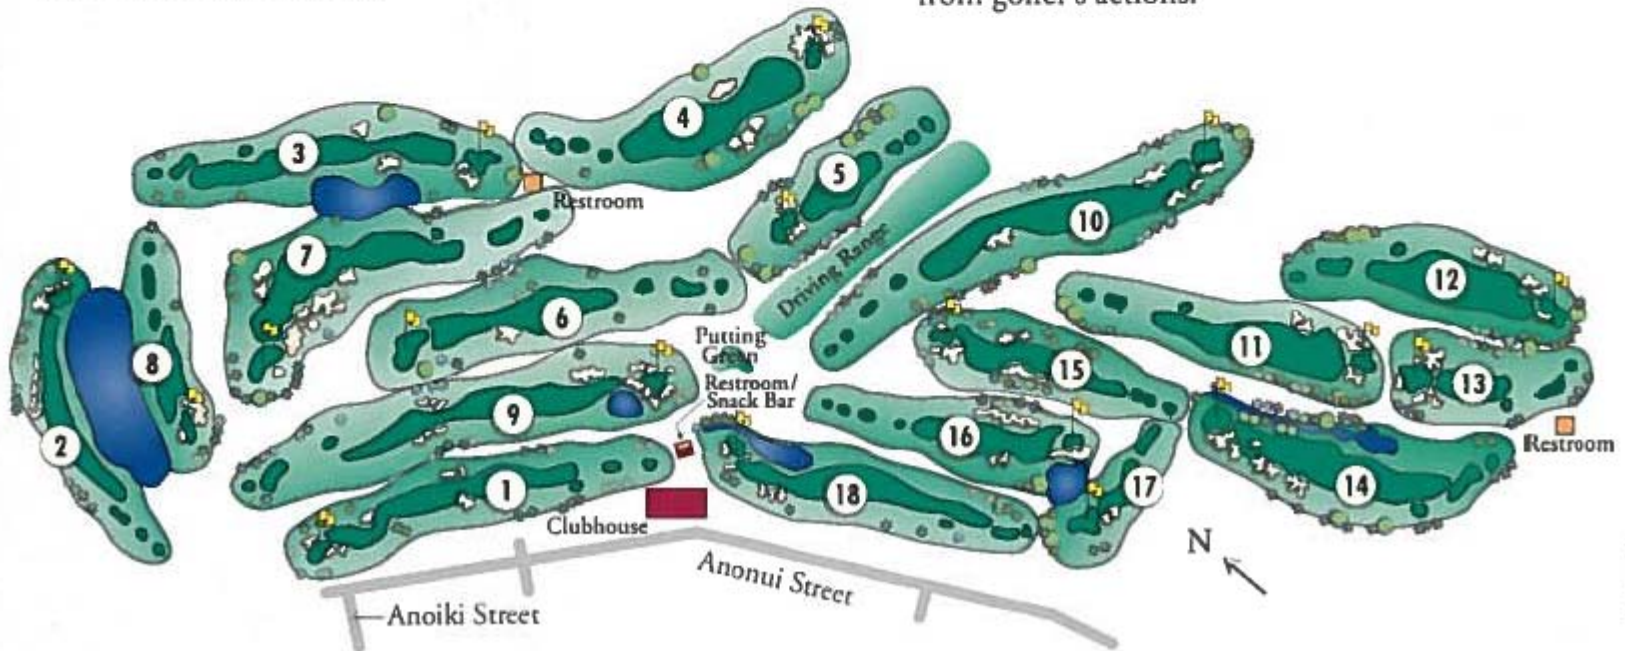

# Royal Kunia Country Club

1. U.S.G.A. Rules shall govern all play except where modified by local rules.
2. Yardage stakes measured to center of greens  
Blue - 200 yards • White - 150 yards • Red - 100 yards
3. Groups are expected to finish their round in four hours.
4. Avoid slow play. Keep up with the group ahead.
5. Please allow faster groups to play through.
6. Carts are permitted off the path utilizing the 90 degree rule, weather permitting.
7. Keep carts on the paths around greens and tees.
8. Observe all directional signs.
9. Management reserves the right to refuse doing business with anyone whose conduct is unbecoming or for infractions of these rules by removing each person from the premises without refund.
10. Each golfer assumes all risks and dangers incidental to the game of golf and is personally liable for all damages to property or injury to persons which result from golfer's actions.